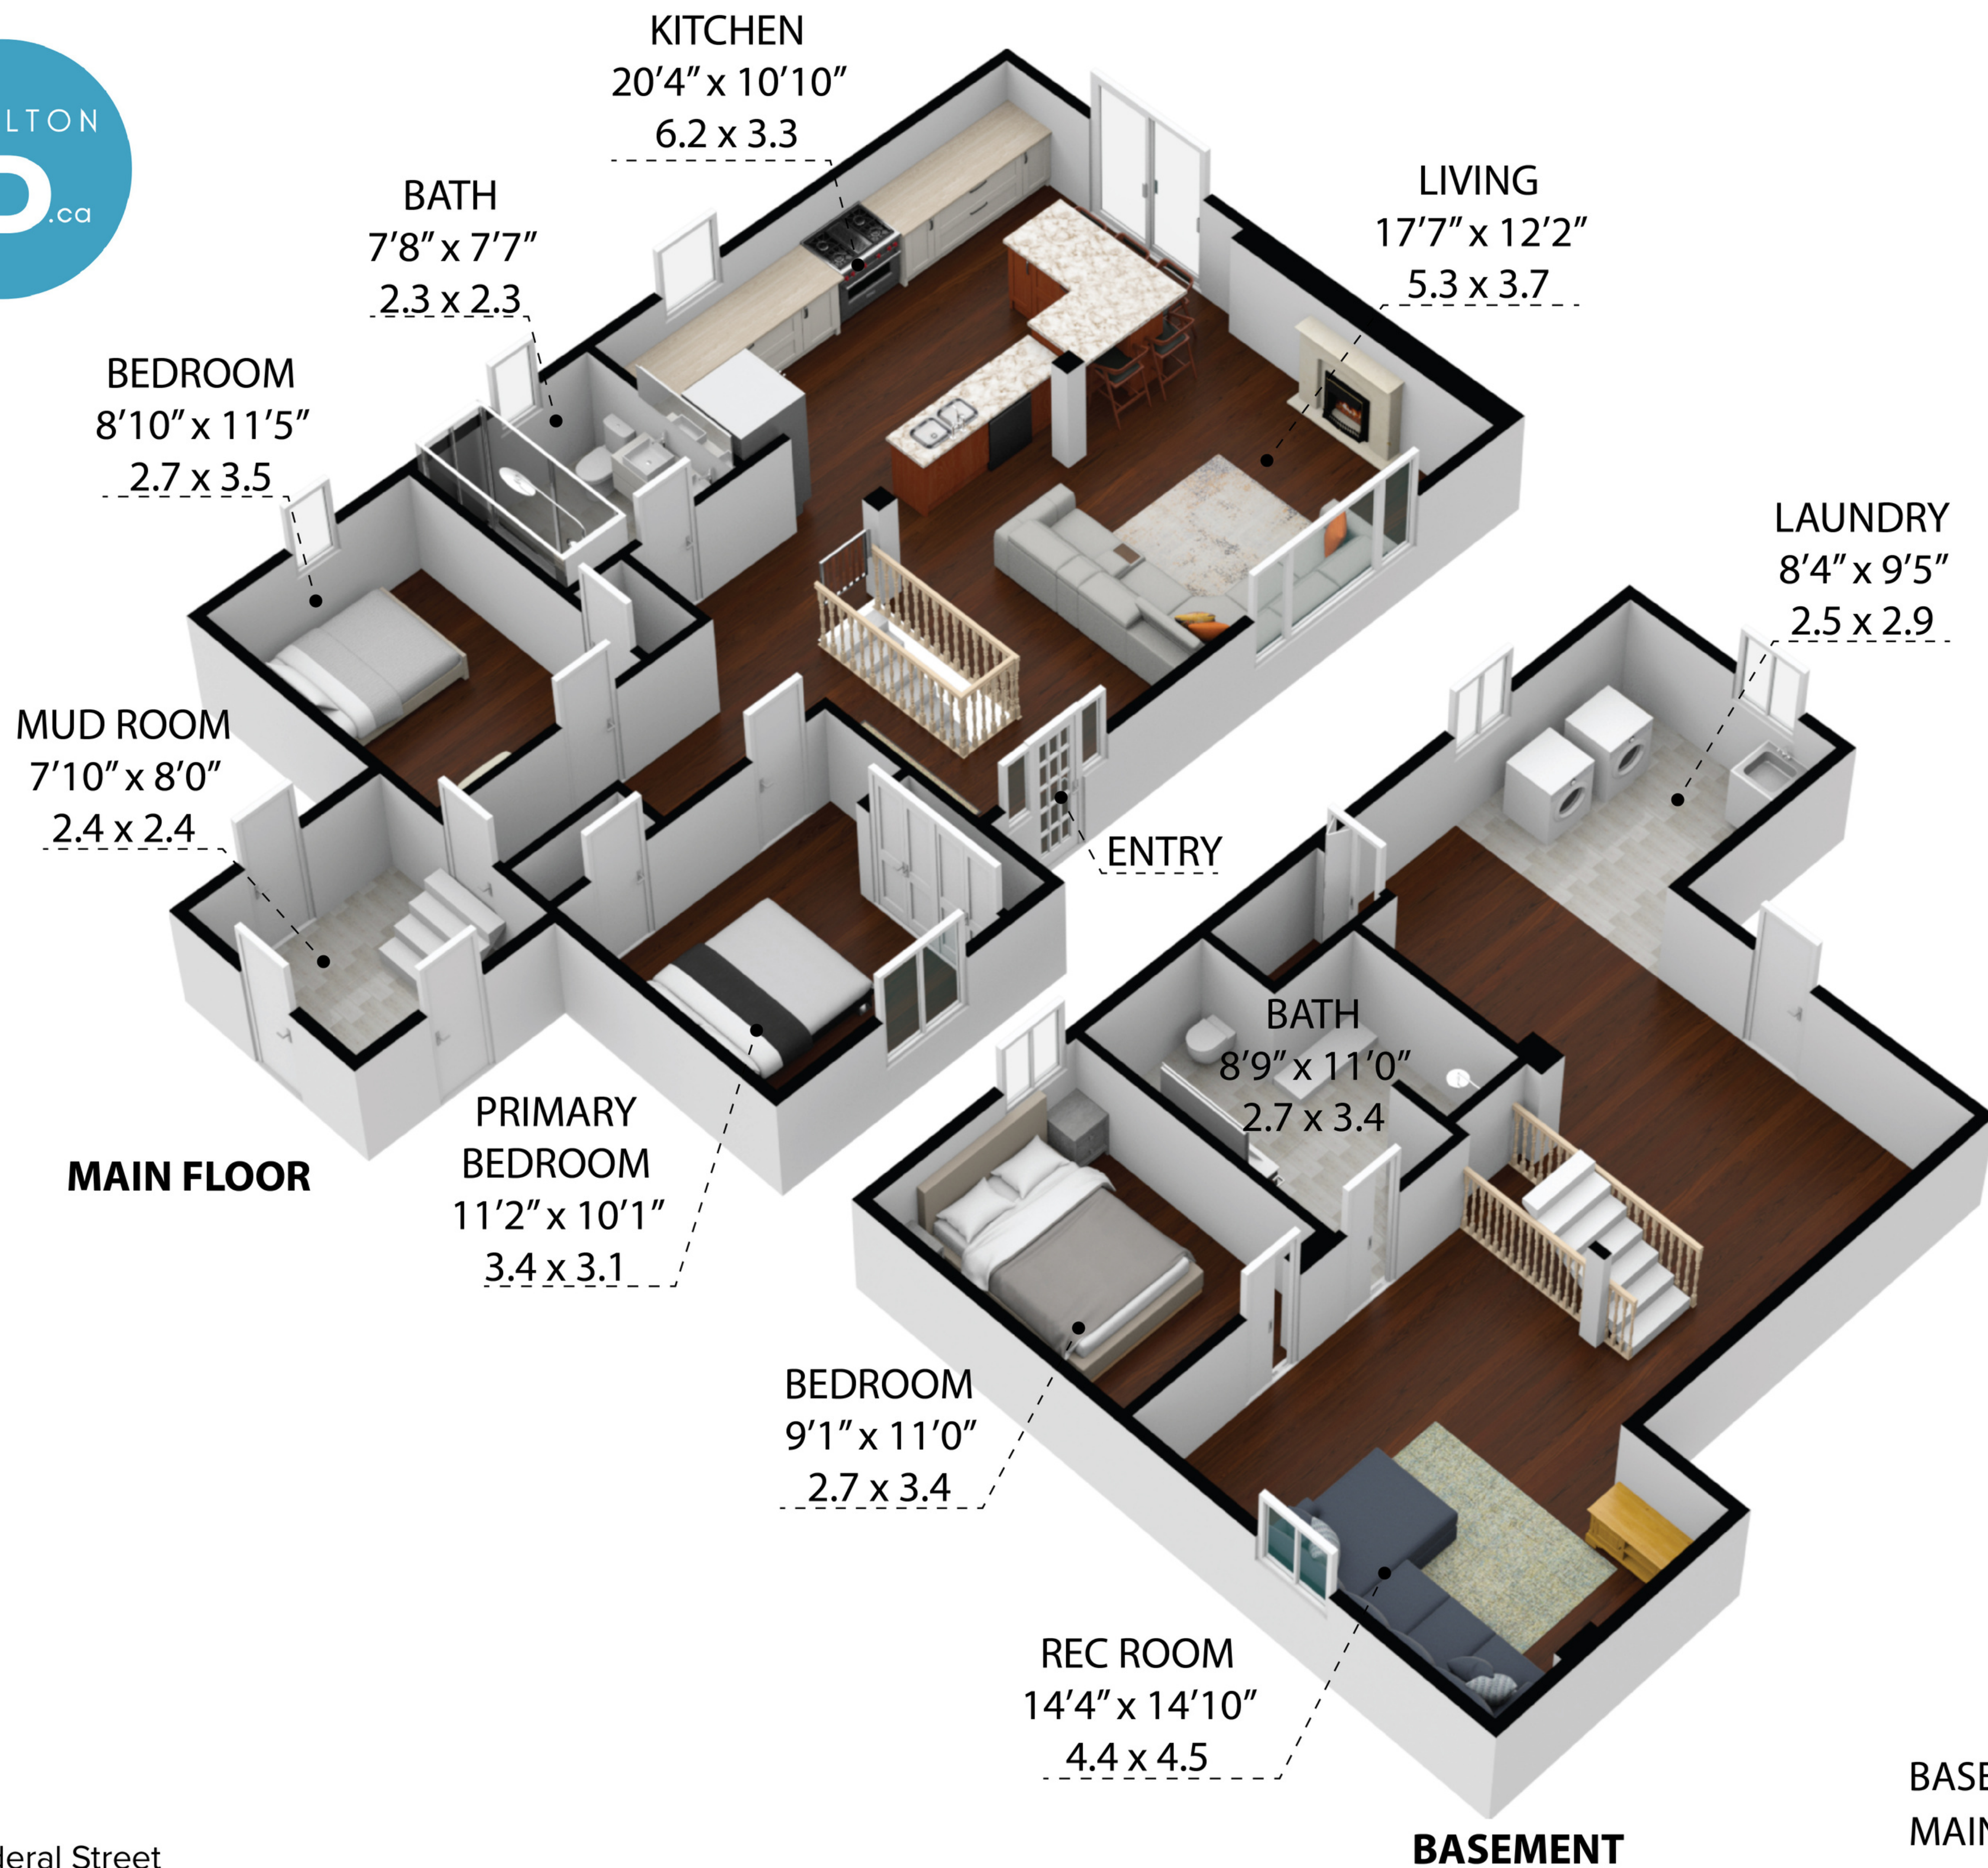

182 Federal Street  
 TOTAL APPROX. FLOOR AREA 1,822 SQ .FT - 169 SQ.M

Whilst every attempt has been made to ensure the accuracy of the floor plan contained here, measurements of doors, windows, rooms and any other items are approximate and no responsibility is taken for any error, omission, or misstatement. This plan is for illustrative purposes only and should be used as such by any prospective purchaser.

BASEMENT : 754 SQ .FT - 70 SQ.M  
 MAIN FLOOR : 1,068 SQ .FT - 99 SQ.M  
 TOTAL AREA : 1,822 SQ .FT - 169 SQ.M

182 Federal Street  
 TOTAL APPROX. FLOOR AREA 1,822 SQ .FT - 169 SQ.M

Whilst every attempt has been made to ensure the accuracy of the floor plan contained here, measurements of doors, windows, rooms and any other items are approximate and no responsibility is taken for any error, omission, or misstatement. This plan is for illustrative purposes only and should be used as such by any prospective purchaser.

BASEMENT : 754 SQ .FT - 70 SQ.M  
 MAIN FLOOR : 1,068 SQ .FT - 99 SQ.M  
 TOTAL AREA : 1,822 SQ .FT - 169 SQ.M