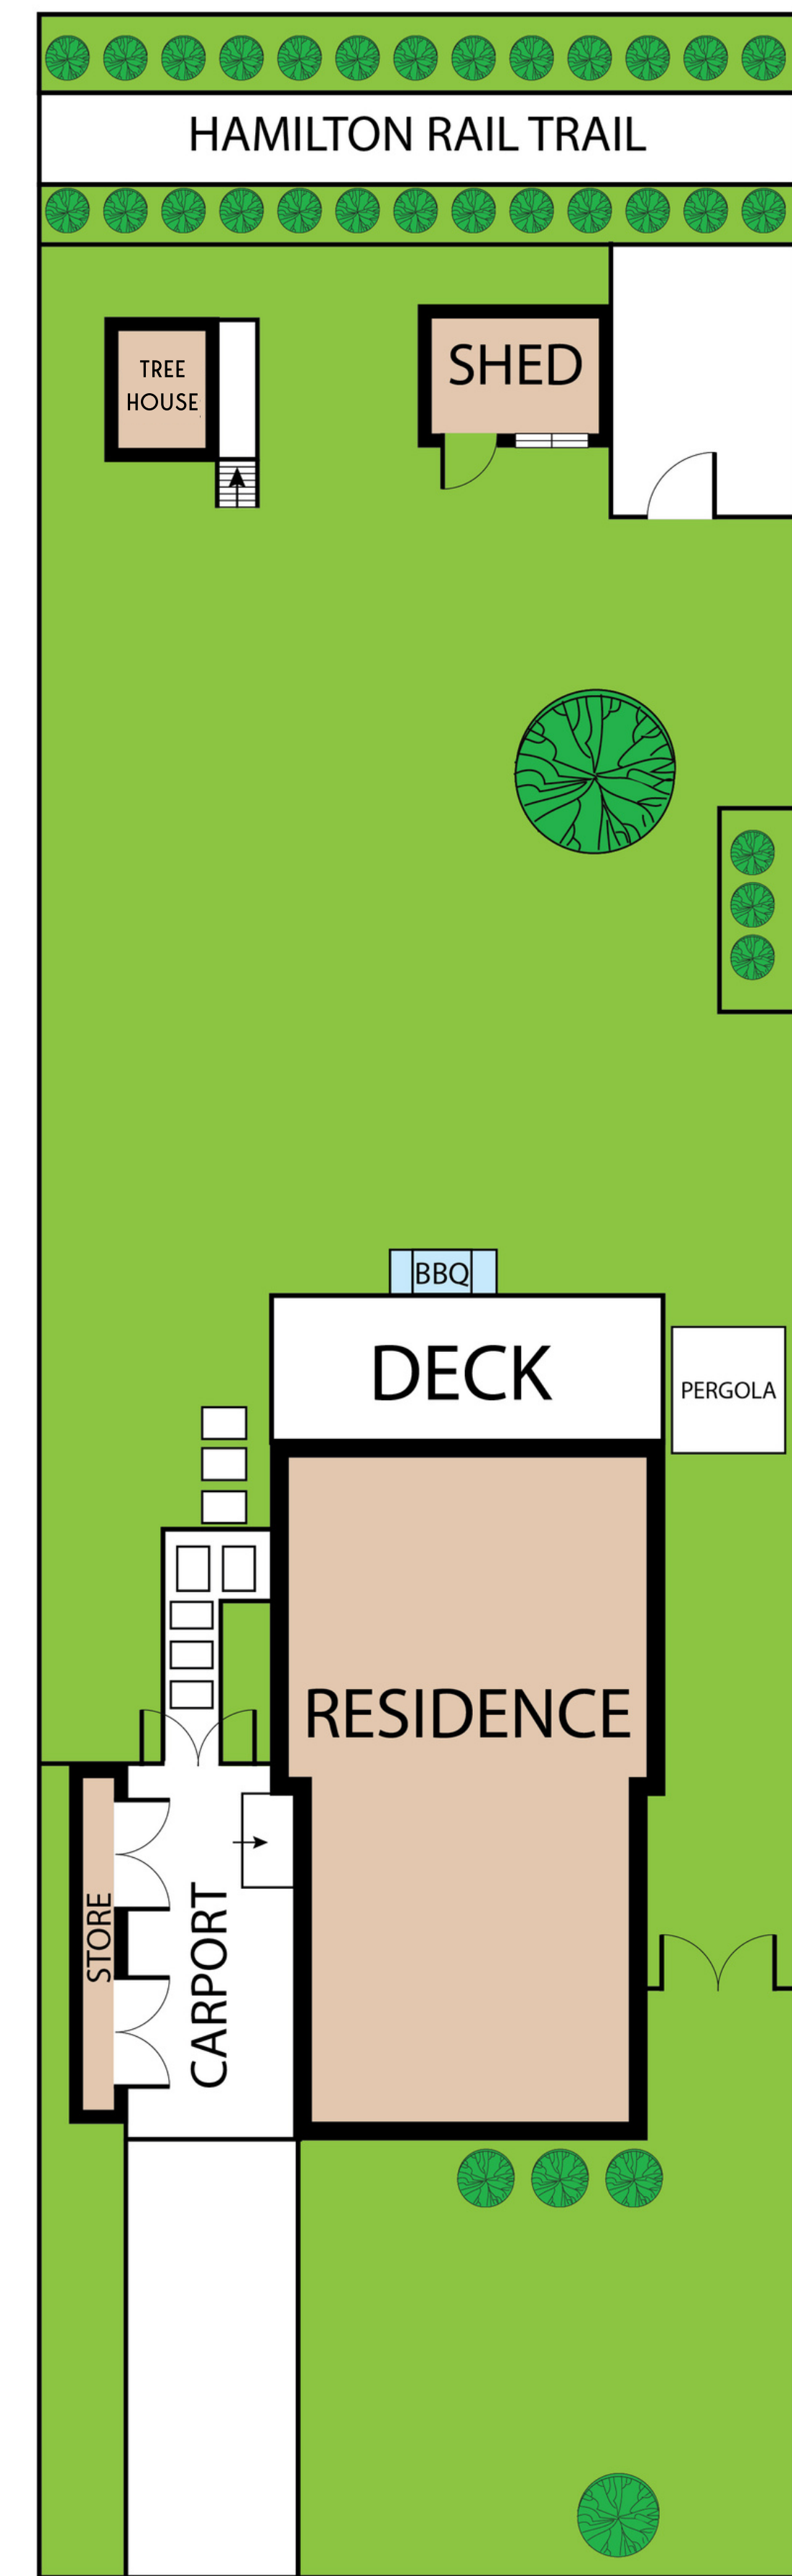

BASEMENT

FIRST FLOOR

64 Little John Road, Dundas L9H 4G7

TOTAL APPROX. FLOOR AREA 1,729 SQ.FT

Whilst every attempt has been made to ensure the accuracy of the floor plan contained here, measurements of doors, windows, rooms and any other items are approximate and no responsibility is taken for any error, omission, or misstatement. This plan is for illustrative purposes only and should be used as such by any prospective purchaser.

BASEMENT	:	537 SQ.FT
FIRST FLOOR	:	1,192 SQ.FT
TOTAL AREA	:	1,729 SQ.FT