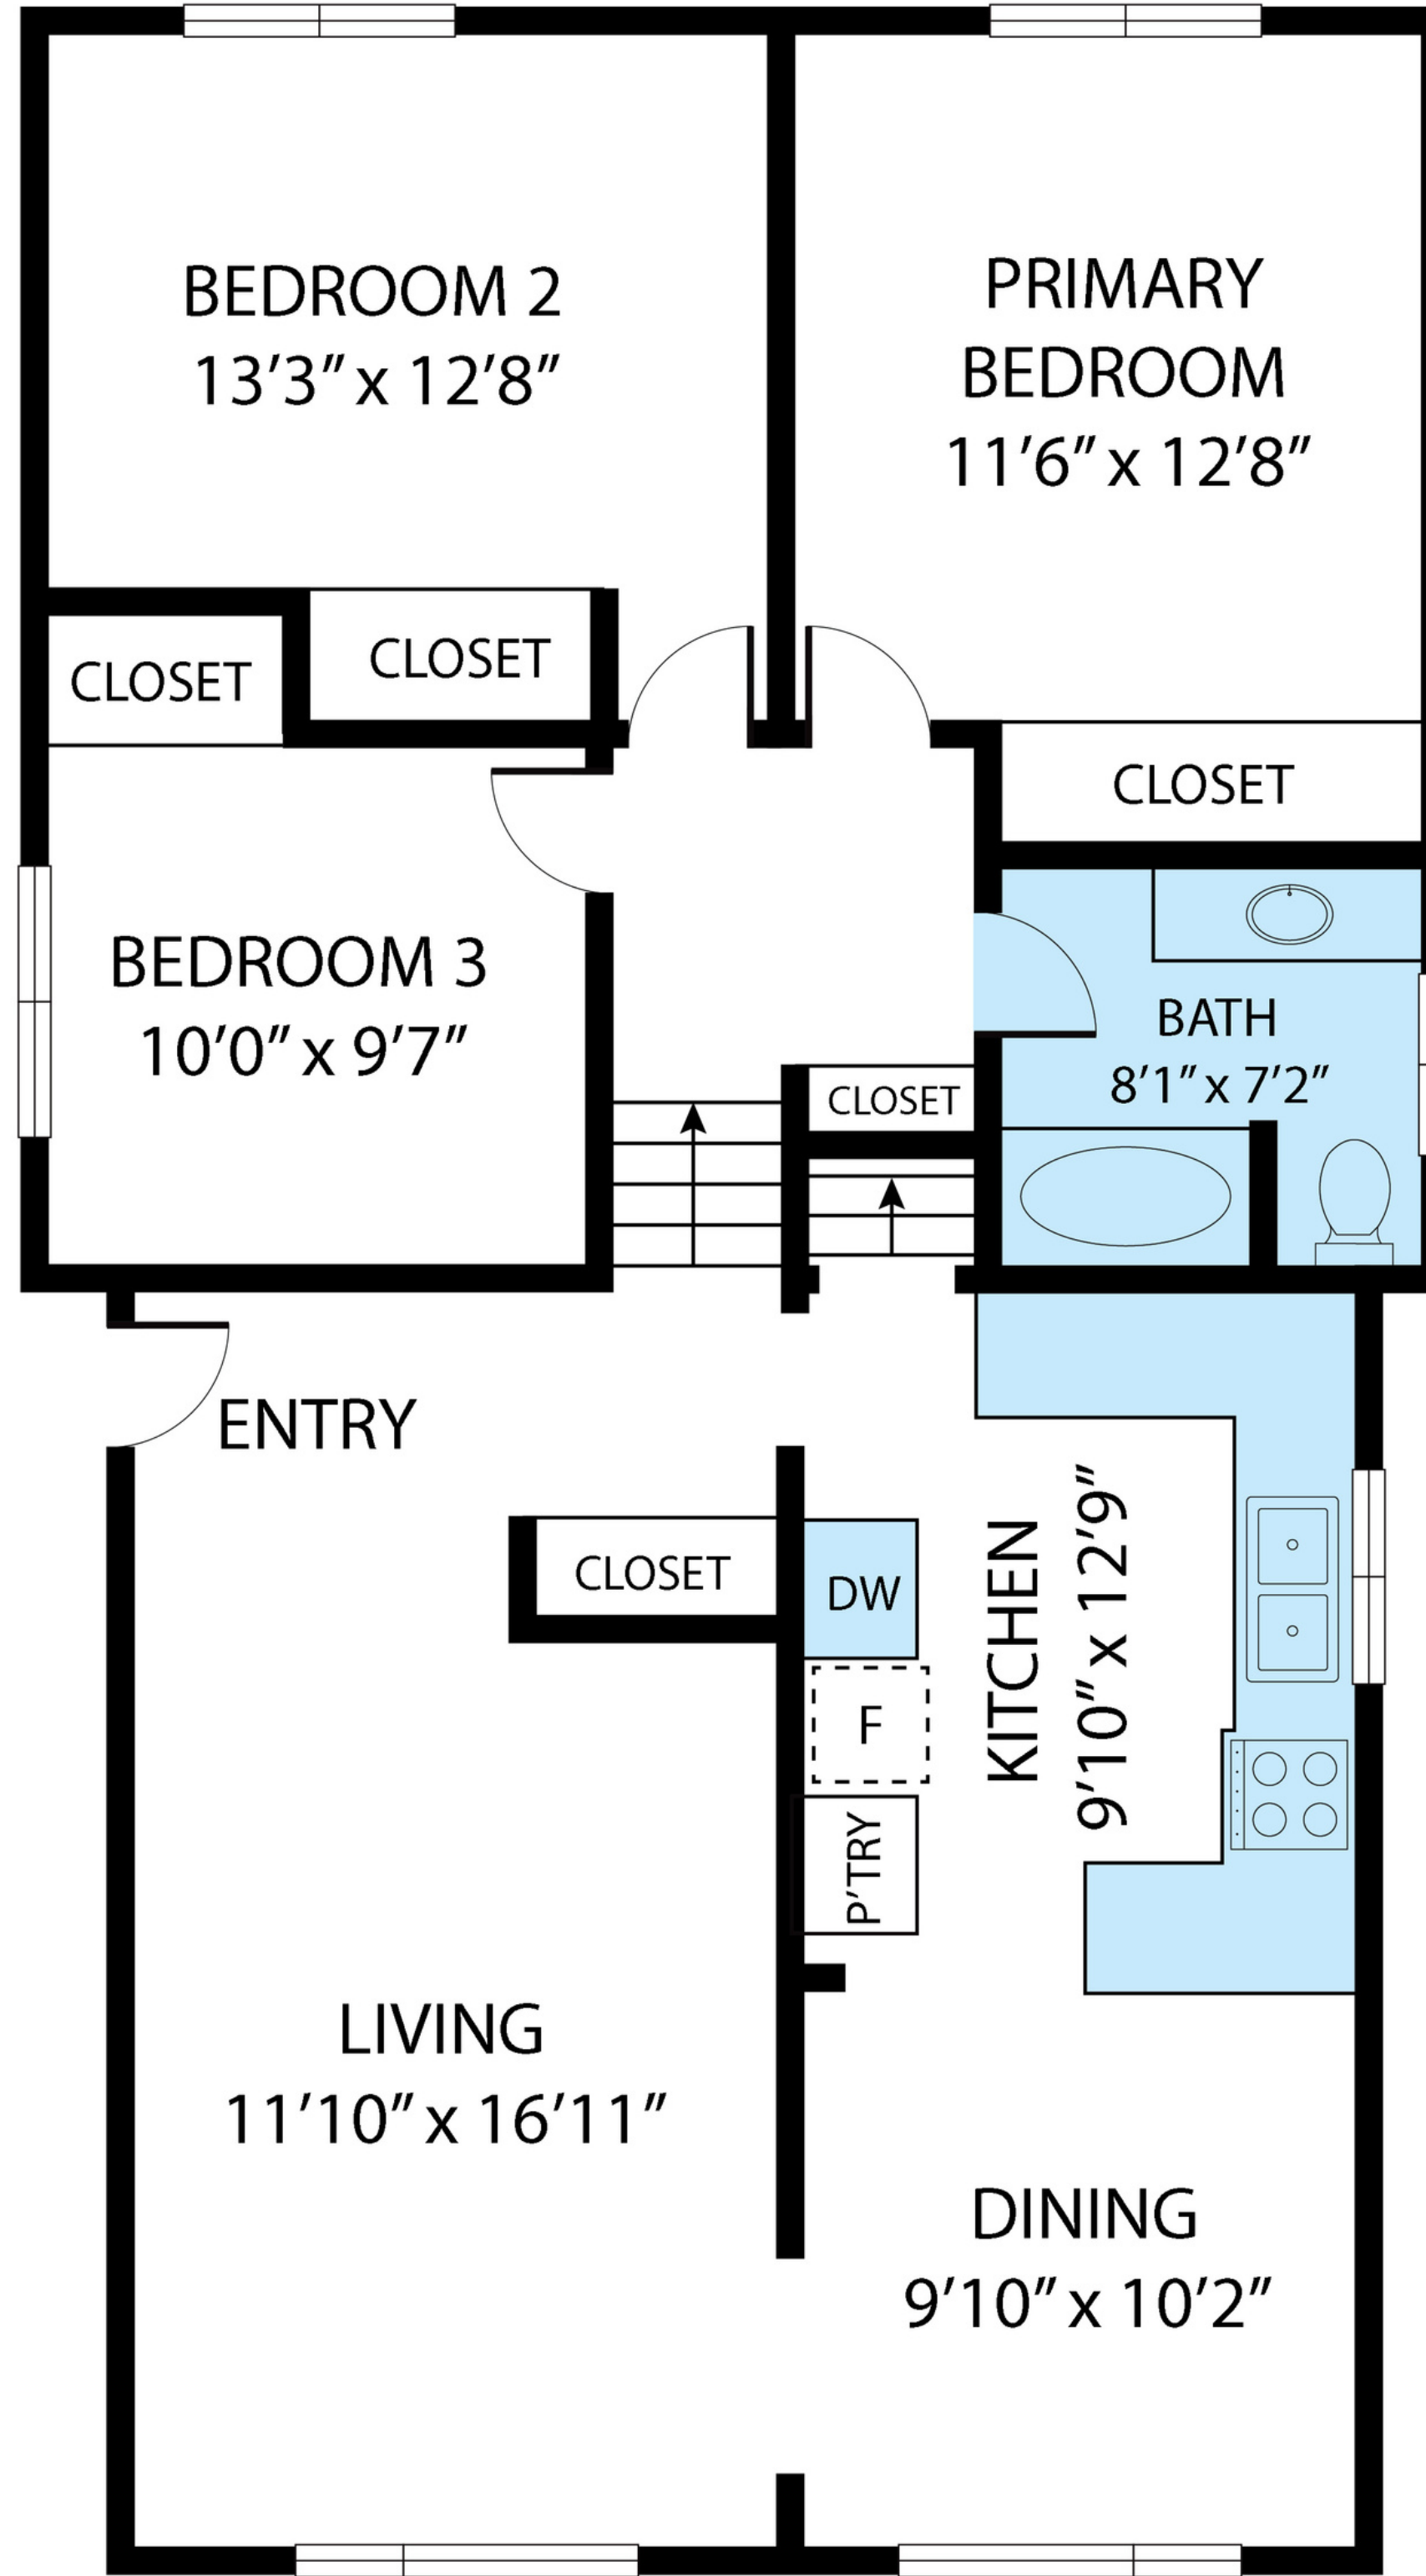

BASEMENT

FIRST FLOOR

64 Little John Road, Dundas L9H 4G7

TOTAL APPROX. FLOOR AREA 1,729 SQ.FT

Whilst every attempt has been made to ensure the accuracy of the floor plan contained here, measurements of doors, windows, rooms and any other items are approximate and no responsibility is taken for any error, omission, or misstatement. This plan is for illustrative purposes only and should be used as such by any prospective purchaser.

BASEMENT	:	537 SQ.FT
FIRST FLOOR	:	1,192 SQ.FT
TOTAL AREA	:	1,729 SQ.FT