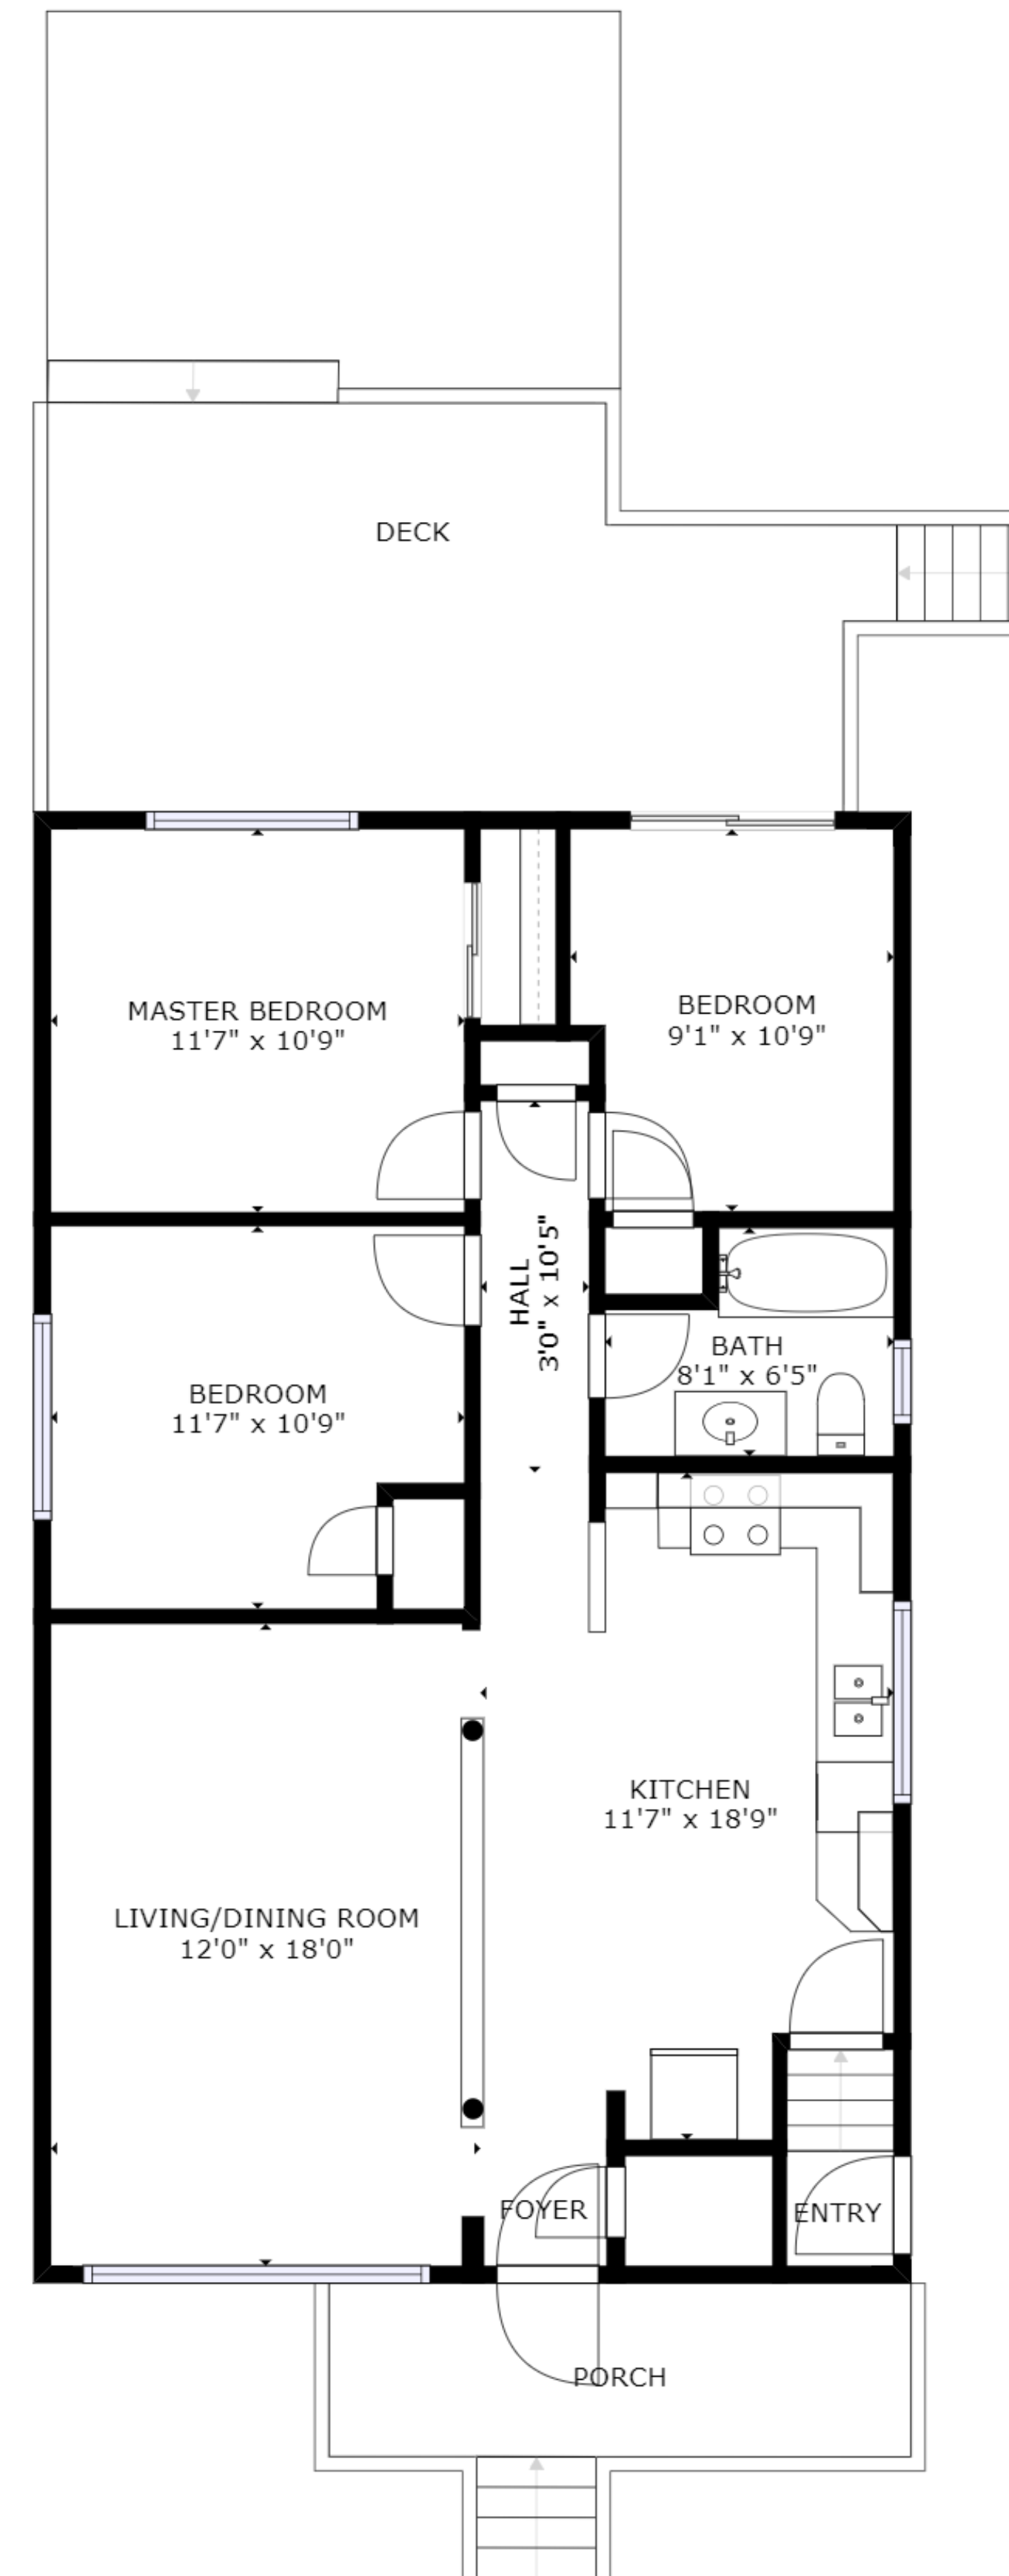

FLOOR 1

FLOOR 2

GROSS INTERNAL AREA  
FLOOR 1: 984 sq ft, FLOOR 2: 1016 sq ft  
TOTAL: 2000 sq ft  
SIZES AND DIMENSIONS ARE APPROXIMATE, ACTUAL MAY VARY.