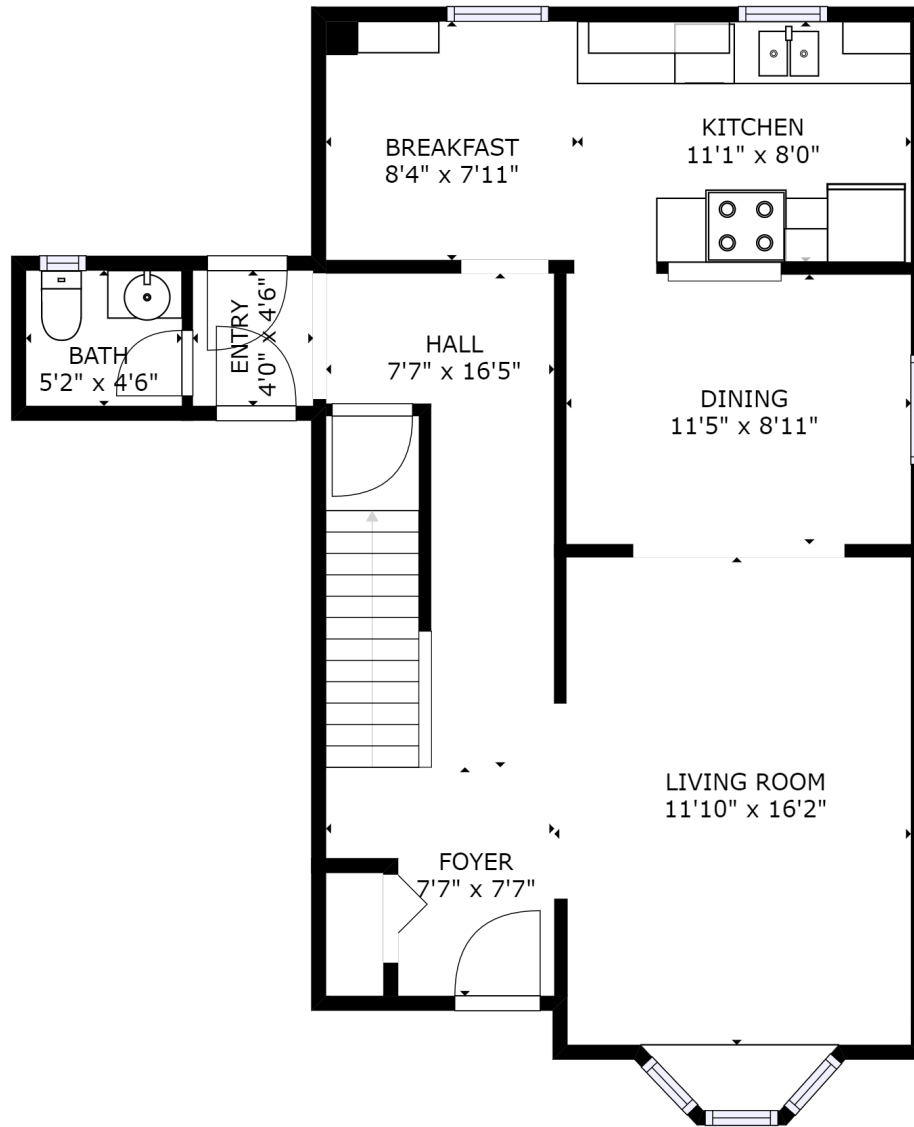

GROSS INTERNAL AREA
FLOOR 1: 610 sq ft, FLOOR 2: 700 sq ft
FLOOR 3: 689 sq ft
TOTAL: 1999 sq ft

SIZES AND DIMENSIONS ARE APPROXIMATE, ACTUAL MAY VARY.

FLOOR 1

GROSS INTERNAL AREA
FLOOR 1: 610 sq ft, FLOOR 2: 700 sq ft
FLOOR 3: 689 sq ft
TOTAL: 1999 sq ft
SIZES AND DIMENSIONS ARE APPROXIMATE, ACTUAL MAY VARY.

GROSS INTERNAL AREA
FLOOR 1: 610 sq ft, FLOOR 2: 700 sq ft
FLOOR 3: 689 sq ft
TOTAL: 1999 sq ft
SIZES AND DIMENSIONS ARE APPROXIMATE, ACTUAL MAY VARY.

FLOOR 3