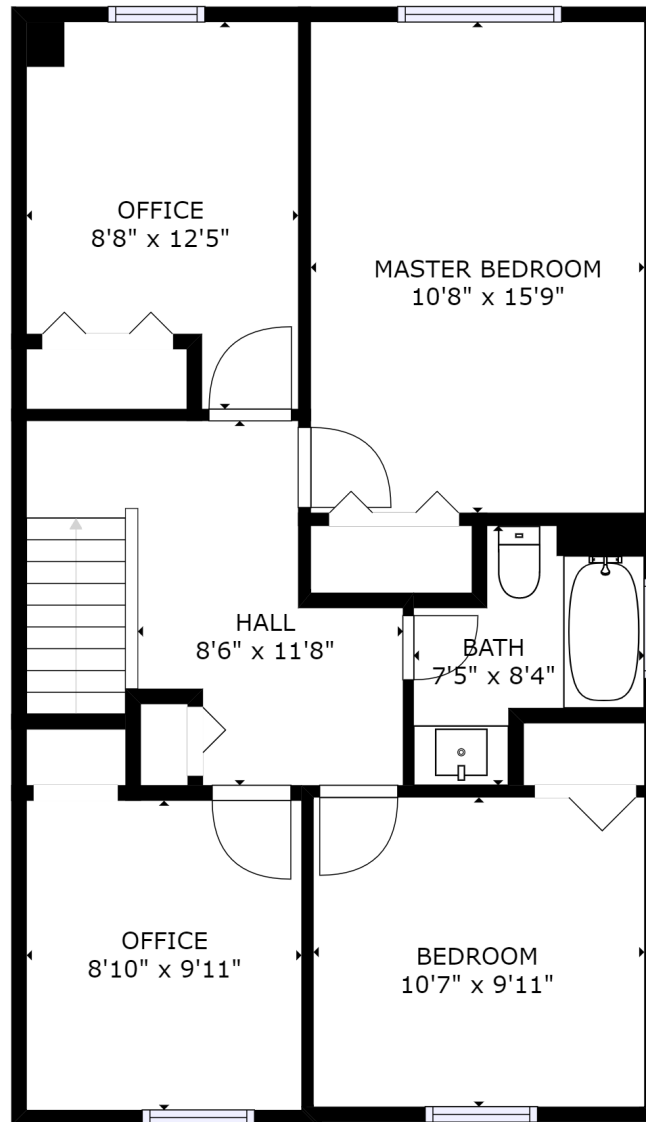

GROSS INTERNAL AREA
FLOOR 1: 610 sq ft, FLOOR 2: 700 sq ft
FLOOR 3: 689 sq ft
TOTAL: 1999 sq ft

SIZES AND DIMENSIONS ARE APPROXIMATE, ACTUAL MAY VARY.

FLOOR 1

GROSS INTERNAL AREA
FLOOR 1: 610 sq ft, FLOOR 2: 700 sq ft
FLOOR 3: 689 sq ft
TOTAL: 1999 sq ft
SIZES AND DIMENSIONS ARE APPROXIMATE, ACTUAL MAY VARY.

GROSS INTERNAL AREA
FLOOR 1: 610 sq ft, FLOOR 2: 700 sq ft
FLOOR 3: 689 sq ft
TOTAL: 1999 sq ft
SIZES AND DIMENSIONS ARE APPROXIMATE, ACTUAL MAY VARY.

FLOOR 3